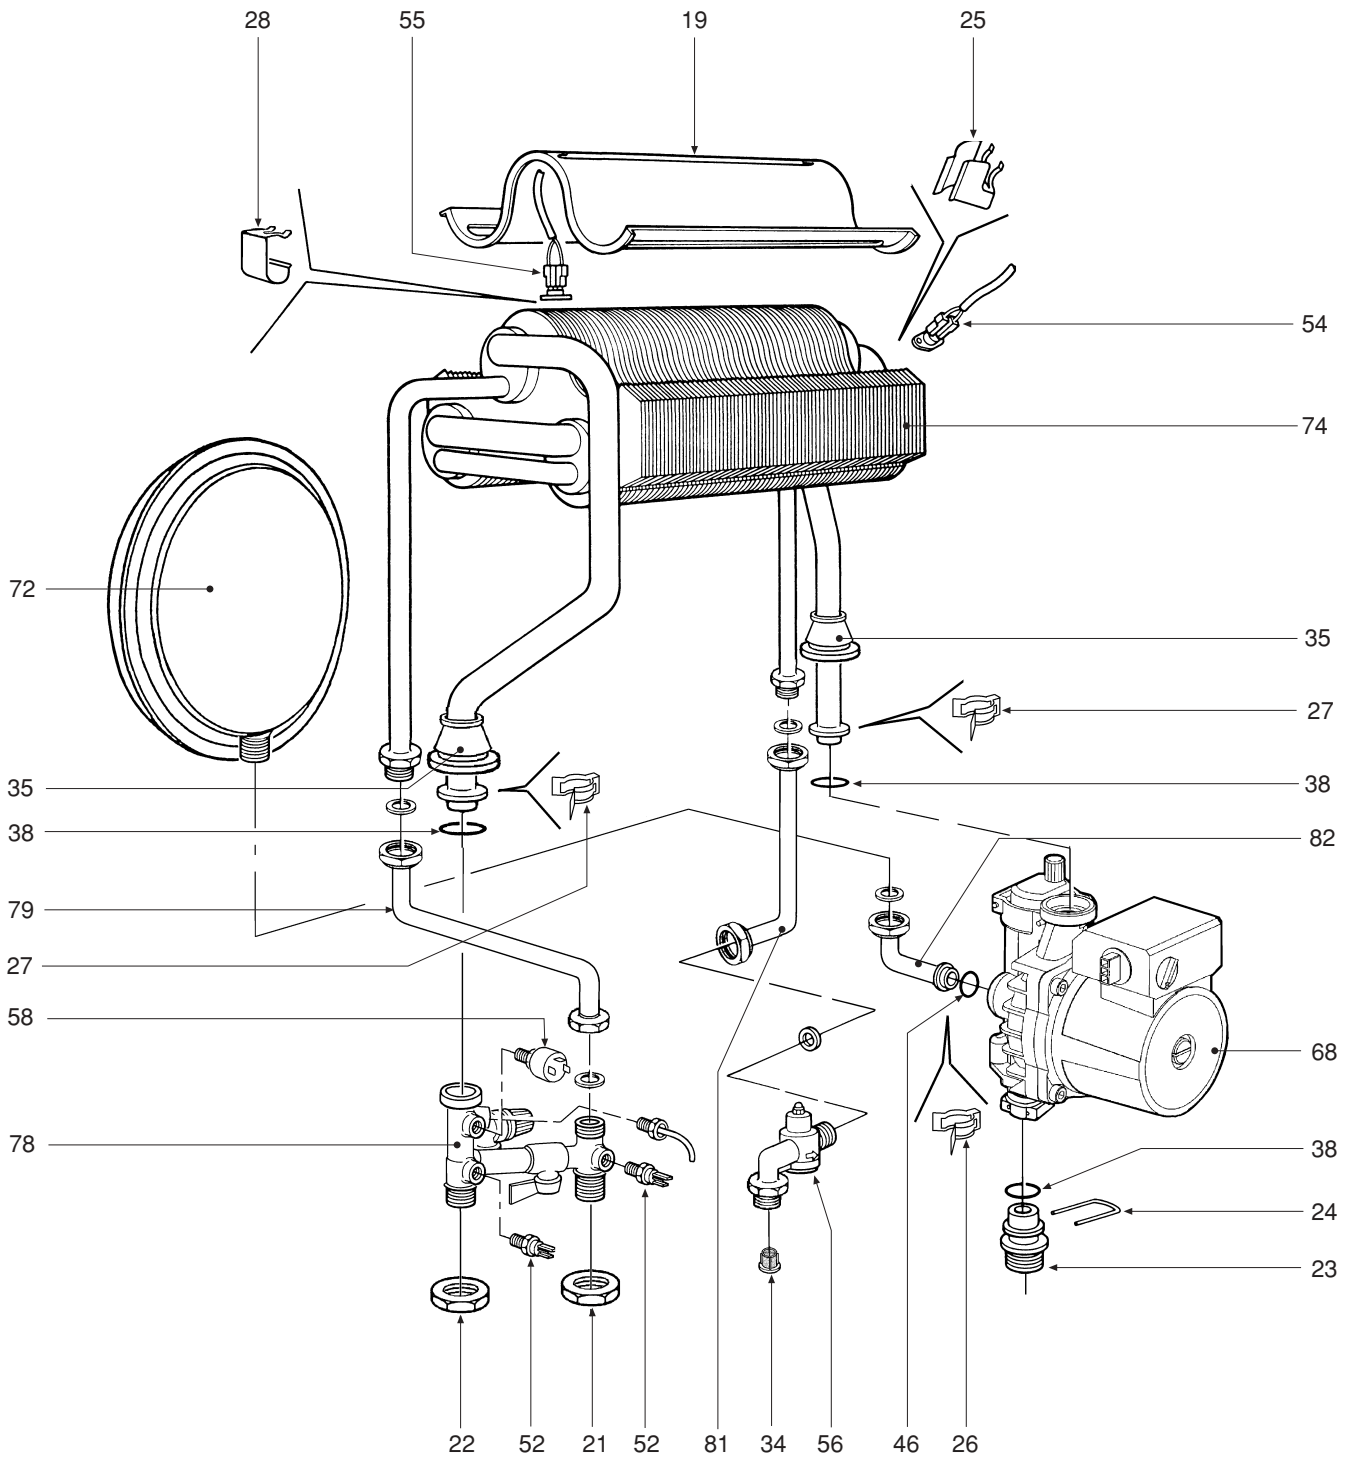

POS.	CODE	DESCRIPTION	Met.	G.P.L.
1	31142050	Casing "white"	1	1
2	31212340	Control box support bracket	2	2
3	31213110	Bracket, expansion tank fixing	1	1
4	31214300	Boiler bottom frame	1	1
5	32002430	Combustion chamber	1	1
6	32002440	Combustion chamber closing panel	1	1
7	32117090	Union between fan and cover	1	1
8	32118080	Room sealed compartment	1	1
9	32118100	Fan holder plate	1	1
10	32118150	Room sealed compartment closing panel	1	1
11	32202750	Window glass	1	1
12	32202760	Polidoro main burner	16	16
13	32700440	100 mm Ø aluminium air intake plug	2	2
14	32700610	Diaphragm, "flue gases" Ø 47	1	1
14	32700620	Diaphragm, "flue gases" Ø 50	1	1
14	32700690	Diaphragm, "flue gases" Ø 52	1	1
15	32914110	Air baffle	1	1
16	32914120	Front drawer semi-shell	1	1
17	32914130	Rear drawer semi-shell	1	1
18	32914140	Drawer air baffle	1	1
19	32914150	Flue gases baffle	1	1
20	34009351	Injector, Ø 1.25 (natural gas)	16	
20	34009711	Injector, Ø 0.75 (LPG)		16
21	34012090	Ring nut, 1/2"	4	4
22	34012100	Ring nut, 3/4"	1	1
23	34012550	Pump coupling	1	1
24	34300380	Plug for 18 ext. diam. pipe	1	1
25	34300392	Contact-type thermostat fixing spring	1	1
26	34300450	Spring for connection, Ø 10	1	1
27	34300460	Spring for connection, Ø 18	2	2
28	34300510	Safety thermostat fixing spring	1	1
29	35006150	Plug	2	2
30	35007210	Potentiometer knob	2	2
31	35007220	Selector switch knob	1	1
32	35007300	Control panel	1	1
33	35007420	Plug for programming clock	1	1
34	35007480	Filter for 1/2" fitting	1	1
35	35100970	Conical cone insert gasket	2	2
36	35100980	Gasket for 80mm Ø tube	1	1
37	35101000	Gasket for 80mm Ø tube (air intake)	2	2
38	35101120	O-Ring Øi 17x4,5	3	3
39	35101150	Pressure test point, "air"	1	1
40	35101310	Pressure test point, "air-fan"	1	1
41	35101430	Pressure test point, "flue gases"	1	1
42	35101450	Gasket for 56mm Ø tube	1	1
43	35101550	Pressure test point, "Venturi"	1	1
44	35101560	Gasket, 32x32x2	1	1
45	35101840	Sealing gasket	1	1