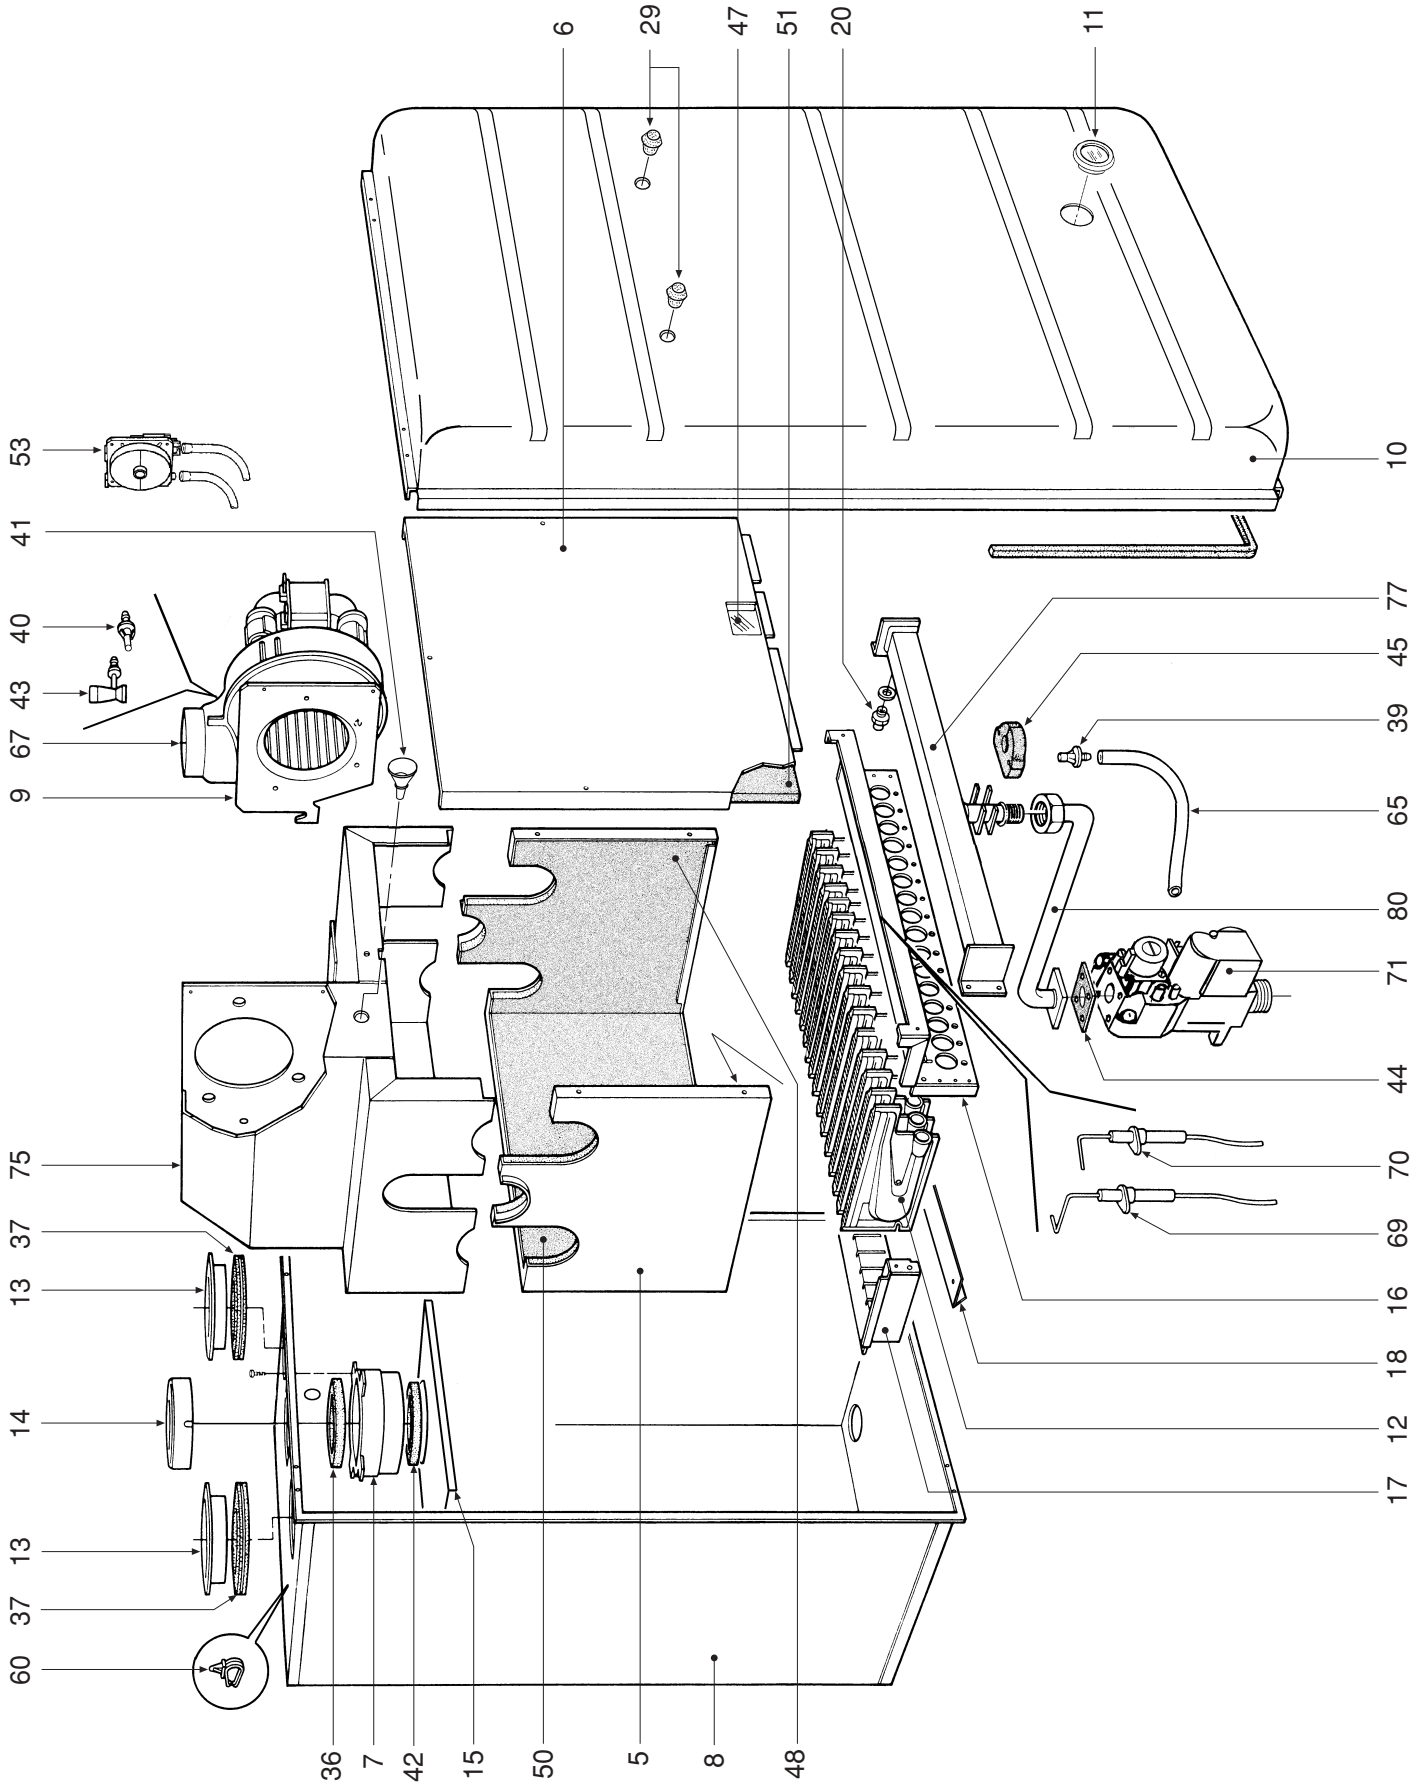

POS.	CODE	DESCRIPTION	Met.	G.P.L.
1	31142050	Casing "white"	1	1
2	31212340	Control box support bracket	2	2
3	31213110	Bracket, expansion tank fixing	1	1
4	31214300	Boiler bottom frame	1	1
5	32002430	Combustion chamber	1	1
6	32002440	Combustion chamber closing panel	1	1
7	32117090	Union between fan and cover	1	1
8	32118080	Room sealed compartment	1	1
9	32118100	Fan holder plate	1	1
10	32118150	Room sealed compartment closing panel	1	1
11	32202750	Window glass	1	1
12	32202760	Polidoro main burner	16	16
13	32700440	100 mm Ø aluminium air intake plug	2	2
14	32700610	Diaphragm, "flue gases" Ø 47	1	1
14	32700620	Diaphragm, "flue gases" Ø 50	1	1
14	32700690	Diaphragm, "flue gases" Ø 52	1	1
15	32914110	Air baffle	1	1
16	32914120	Front drawer semi-shell	1	1
17	32914130	Rear drawer semi-shell	1	1
18	32914140	Drawer air baffle	1	1
19	32914150	Flue gases baffle	1	1
20	34009351	Injector, Ø 1.25 (natural gas)	16	
20	34009711	Injector, Ø 0.75 (LPG)		16
21	34012090	Ring nut, 1/2"	4	4
22	34012100	Ring nut, 3/4"	1	1
23	34012550	Pump coupling	1	1
24	34300380	Plug for 18 ext. diam. pipe	1	1
25	34300392	Contact-type thermostat fixing spring	1	1
26	34300450	Spring for connection, Ø 10	1	1
27	34300460	Spring for connection, Ø 18	2	2
28	34300510	Safety thermostat fixing spring	1	1
29	35006150	Plug	2	2
30	35007210	Potentiometer knob	2	2
31	35007220	Selector switch knob	1	1
32	35007300	Control panel	1	1
33	35007420	Plug for programming clock	1	1
34	35007480	Filter for 1/2" fitting	1	1
35	35100970	Conical cone insert gasket	2	2
36	35100980	Gasket for 80mm Ø tube	1	1
37	35101000	Gasket for 80mm Ø tube (air intake)	2	2
38	35101120	O-Ring Øi 17x4,5	3	3
39	35101150	Pressure test point, "air"	1	1
40	35101310	Pressure test point, "air-fan"	1	1
41	35101430	Pressure test point, "flue gases"	1	1
42	35101450	Gasket for 56mm Ø tube	1	1
43	35101550	Pressure test point, "Venturi"	1	1
44	35101560	Gasket, 32x32x2	1	1
45	35101840	Sealing gasket	1	1