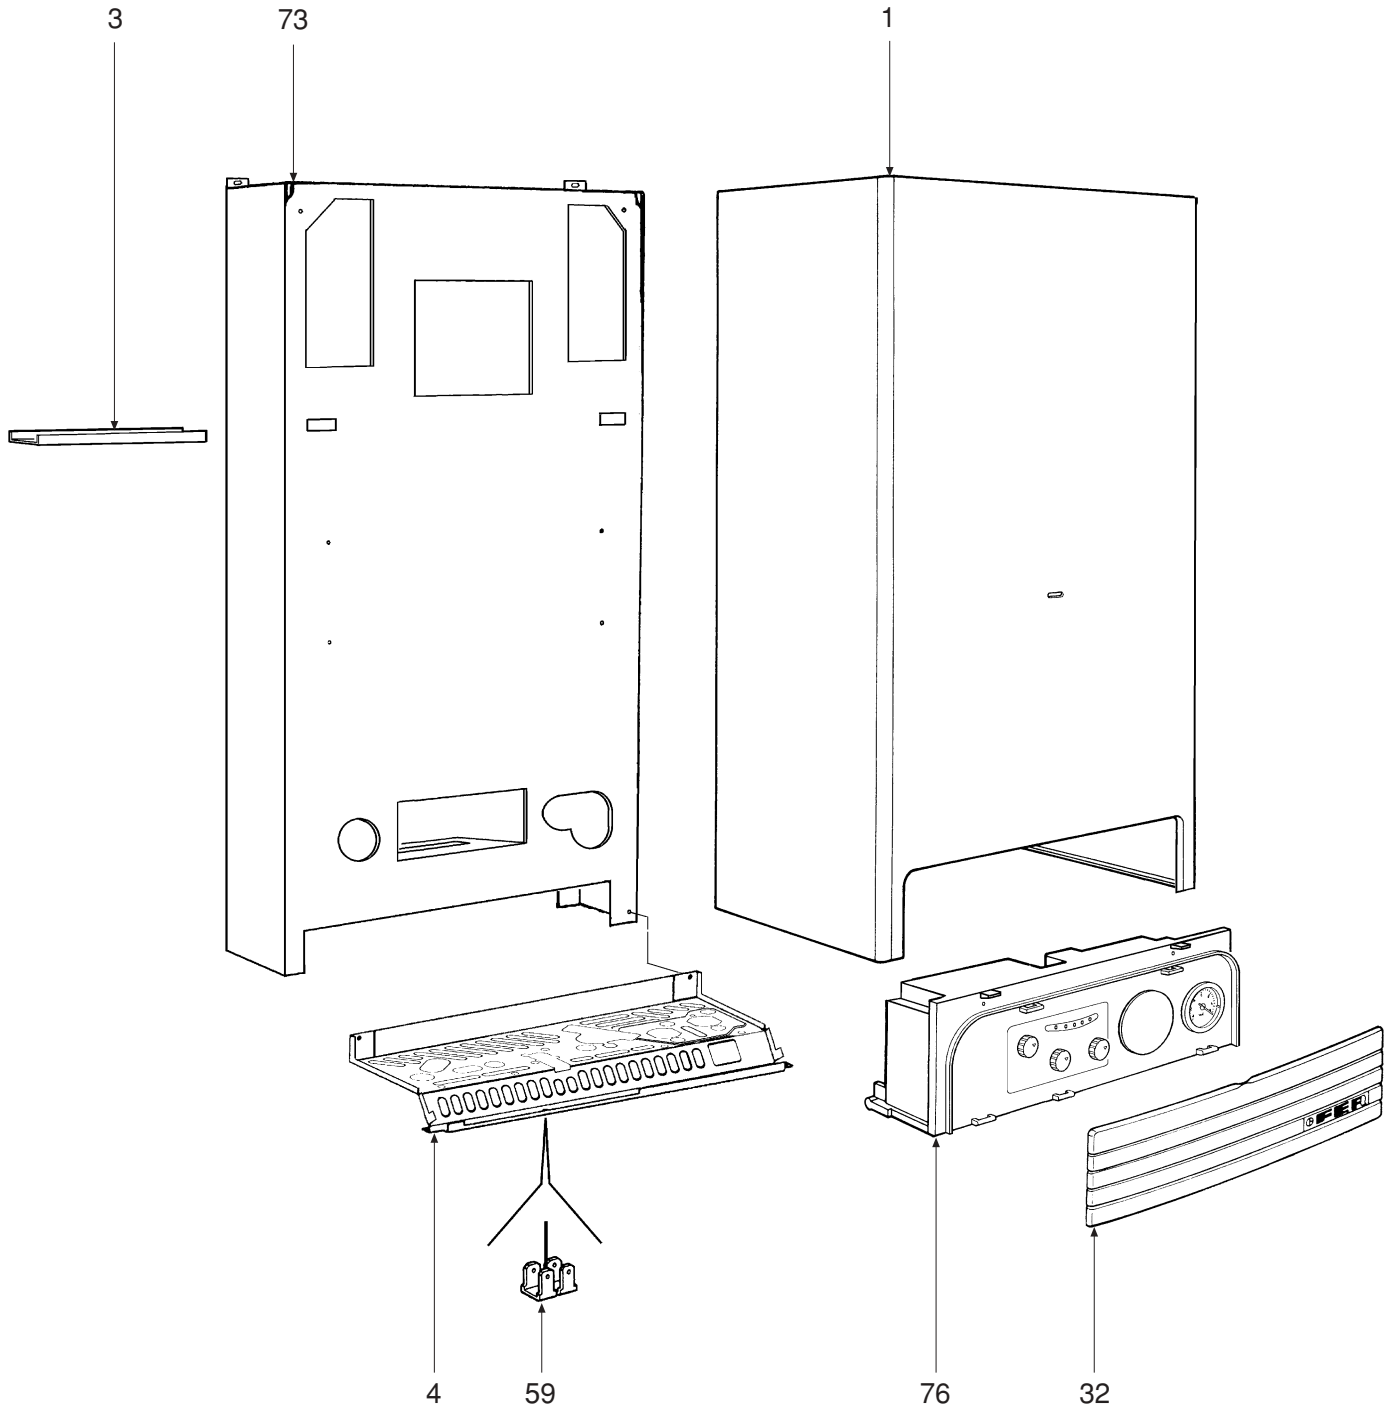

POS.	CODE	DESCRIPTION	Met.	G.P.L.
1	31142050	Casing "white"	1	1
2	31212340	Control box support bracket	2	2
3	31213110	Bracket, expansion tank fixing	1	1
4	31214300	Boiler bottom frame	1	1
5	32002430	Combustion chamber	1	1
6	32002440	Combustion chamber closing panel	1	1
7	32117090	Union between fan and cover	1	1
8	32118080	Room sealed compartment	1	1
9	32118100	Fan holder plate	1	1
10	32118150	Room sealed compartment closing panel	1	1
11	32202750	Window glass	1	1
12	32202760	Polidoro main burner	16	16
13	32700440	100 mm Ø aluminium air intake plug	2	2
14	32700610	Diaphragm, "flue gases" Ø 47	1	1
14	32700620	Diaphragm, "flue gases" Ø 50	1	1
14	32700690	Diaphragm, "flue gases" Ø 52	1	1
15	32914110	Air baffle	1	1
16	32914120	Front drawer semi-shell	1	1
17	32914130	Rear drawer semi-shell	1	1
18	32914140	Drawer air baffle	1	1
19	32914150	Flue gases baffle	1	1
20	34009351	Injector, Ø 1.25 (natural gas)	16	
20	34009711	Injector, Ø 0.75 (LPG)		16
21	34012090	Ring nut, 1/2"	4	4
22	34012100	Ring nut, 3/4"	1	1
23	34012550	Pump coupling	1	1
24	34300380	Plug for 18 ext. diam. pipe	1	1
25	34300392	Contact-type thermostat fixing spring	1	1
26	34300450	Spring for connection, Ø 10	1	1
27	34300460	Spring for connection, Ø 18	2	2
28	34300510	Safety thermostat fixing spring	1	1
29	35006150	Plug	2	2
30	35007210	Potentiometer knob	2	2
31	35007220	Selector switch knob	1	1
32	35007300	Control panel	1	1
33	35007420	Plug for programming clock	1	1
34	35007480	Filter for 1/2" fitting	1	1
35	35100970	Conical cone insert gasket	2	2
36	35100980	Gasket for 80mm Ø tube	1	1
37	35101000	Gasket for 80mm Ø tube (air intake)	2	2
38	35101120	O-Ring Øi 17x4,5	3	3
39	35101150	Pressure test point, "air"	1	1
40	35101310	Pressure test point, "air-fan"	1	1
41	35101430	Pressure test point, "flue gases"	1	1
42	35101450	Gasket for 56mm Ø tube	1	1
43	35101550	Pressure test point, "Venturi"	1	1
44	35101560	Gasket, 32x32x2	1	1
45	35101840	Sealing gasket	1	1