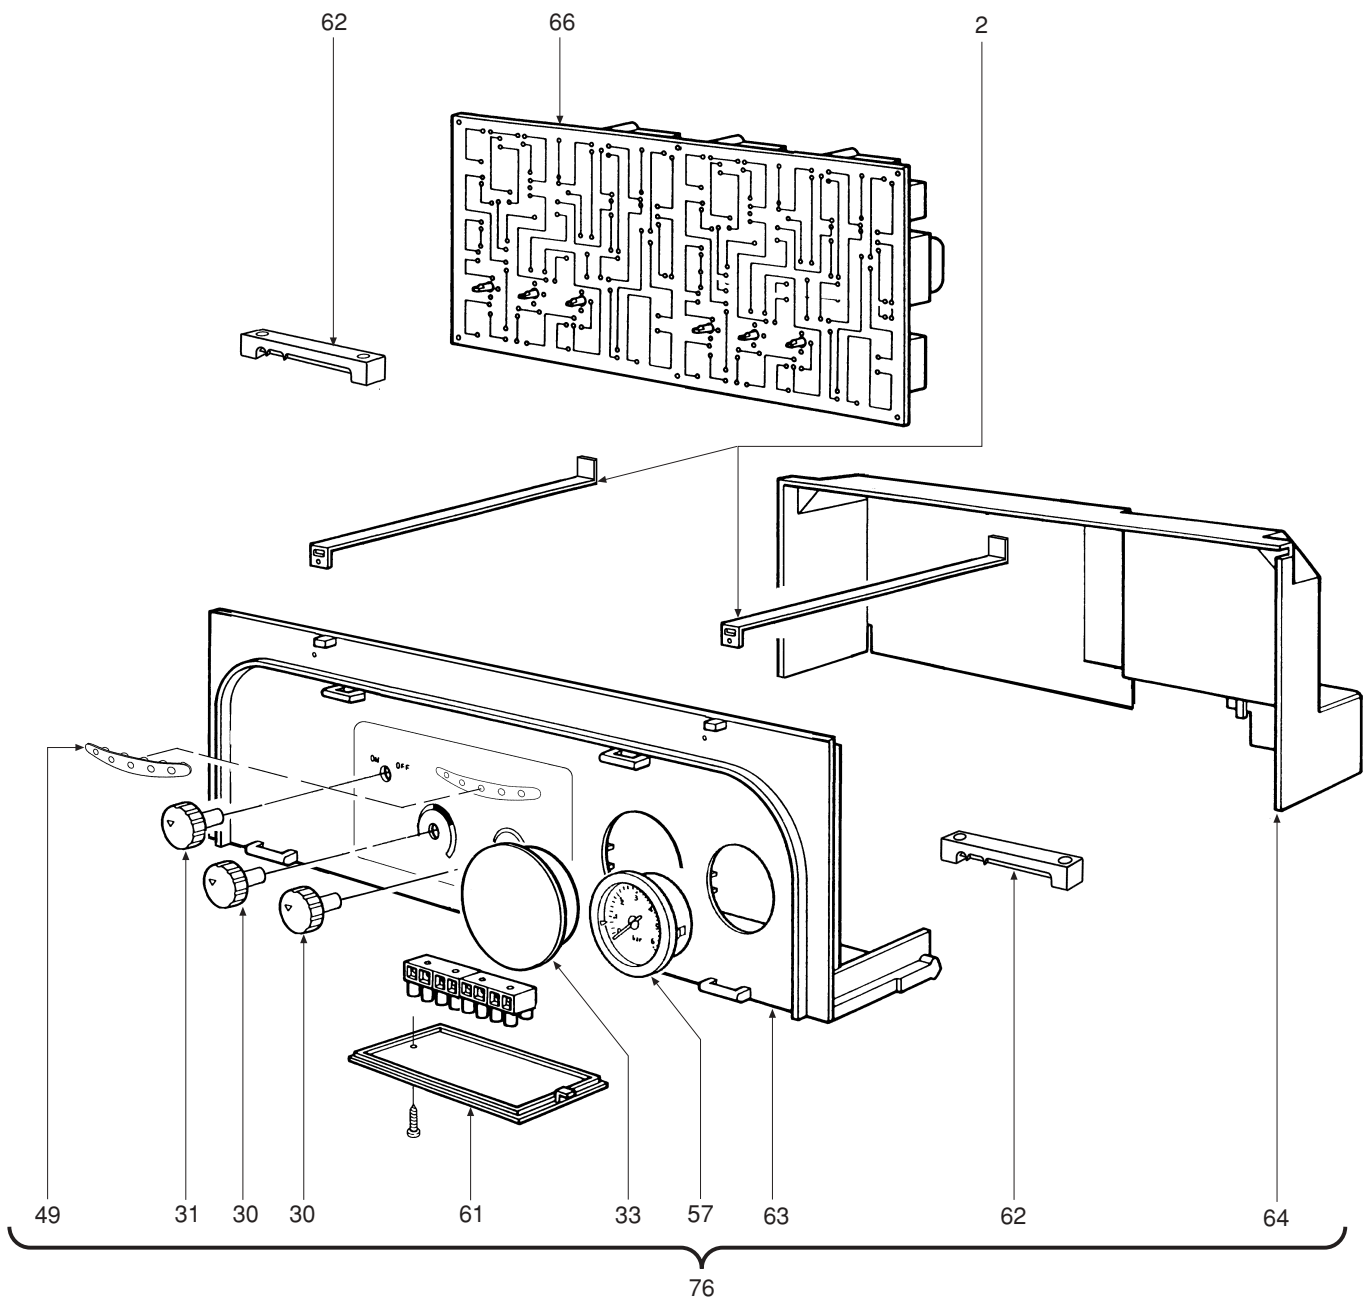

POS.	CODE	DESCRIPTION	Met.	G.P.L.
1	31142050	Casing "white"	1	1
2	31212340	Control box support bracket	2	2
3	31213110	Bracket, expansion tank fixing	1	1
4	31214300	Boiler bottom frame	1	1
5	32002430	Combustion chamber	1	1
6	32002440	Combustion chamber closing panel	1	1
7	32117090	Union between fan and cover	1	1
8	32118080	Room sealed compartment	1	1
9	32118100	Fan holder plate	1	1
10	32118150	Room sealed compartment closing panel	1	1
11	32202750	Window glass	1	1
12	32202760	Polidoro main burner	16	16
13	32700440	100 mm Ø aluminium air intake plug	2	2
14	32700610	Diaphragm, "flue gases" Ø 47	1	1
14	32700620	Diaphragm, "flue gases" Ø 50	1	1
14	32700690	Diaphragm, "flue gases" Ø 52	1	1
15	32914110	Air baffle	1	1
16	32914120	Front drawer semi-shell	1	1
17	32914130	Rear drawer semi-shell	1	1
18	32914140	Drawer air baffle	1	1
19	32914150	Flue gases baffle	1	1
20	34009351	Injector, Ø 1.25 (natural gas)	16	
20	34009711	Injector, Ø 0.75 (LPG)		16
21	34012090	Ring nut, 1/2"	4	4
22	34012100	Ring nut, 3/4"	1	1
23	34012550	Pump coupling	1	1
24	34300380	Plug for 18 ext. diam. pipe	1	1
25	34300392	Contact-type thermostat fixing spring	1	1
26	34300450	Spring for connection, Ø 10	1	1
27	34300460	Spring for connection, Ø 18	2	2
28	34300510	Safety thermostat fixing spring	1	1
29	35006150	Plug	2	2
30	35007210	Potentiometer knob	2	2
31	35007220	Selector switch knob	1	1
32	35007300	Control panel	1	1
33	35007420	Plug for programming clock	1	1
34	35007480	Filter for 1/2" fitting	1	1
35	35100970	Conical cone insert gasket	2	2
36	35100980	Gasket for 80mm Ø tube	1	1
37	35101000	Gasket for 80mm Ø tube (air intake)	2	2
38	35101120	O-Ring Øi 17x4,5	3	3
39	35101150	Pressure test point, "air"	1	1
40	35101310	Pressure test point, "air-fan"	1	1
41	35101430	Pressure test point, "flue gases"	1	1
42	35101450	Gasket for 56mm Ø tube	1	1
43	35101550	Pressure test point, "Venturi"	1	1
44	35101560	Gasket, 32x32x2	1	1
45	35101840	Sealing gasket	1	1